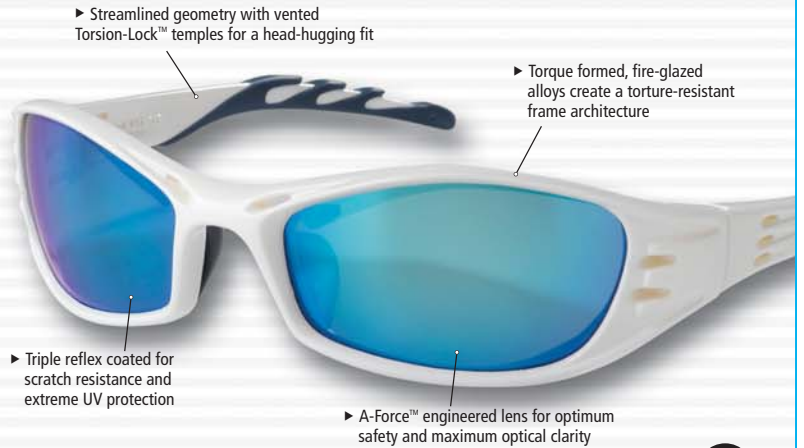

*Meets the "High Impact" level of the ANSI Z87.1-2003 Industrial Safety Standard

Brutally Tough
2006 FUEL Collection
Beautifully Made

Frame Color: Glacier White
 Lens Color: Blue Mirror
 90846-00000
 0 78371 90846 1

Frame Color: Burnt Copper
 Lens Color: Brown
 90847-00000
 0 78371 90847 8

▶ Streamlined geometry with vented Torsion-Lock™ temples for a head-hugging fit

▶ Torque formed, fire-glazed alloys create a torture-resistant frame architecture

▶ Triple reflex coated for scratch resistance and extreme UV protection

▶ A-Force™ engineered lens for optimum safety and maximum optical clarity

For a limited time spark your sales with this FUEL™ Display