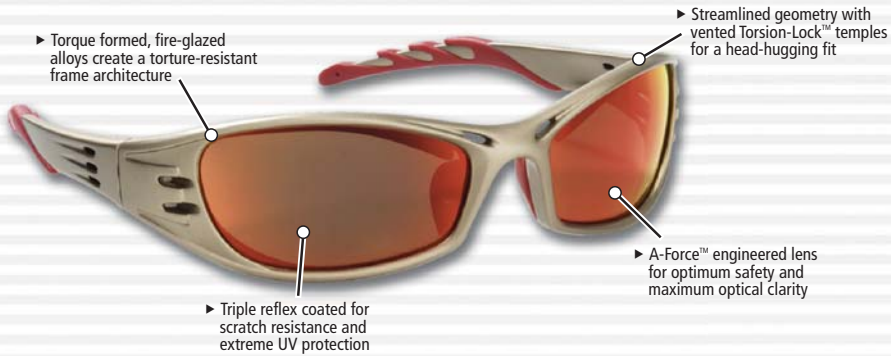

99.9% UV Protection • Torsion-Lock™ Temples • A-Force™ Engineered Lenses • Meets or Exceeds ANSI Z87.1

FUEL

High Performance Safety Glasses

Our new packaging provides visual access through a clear RF-Sealed clamshell revealing product style and color with clarity.

90987-80001
Frame Color: Titanium
Red Mirror Lenses

90988-80001
Frame Color: Platinum
Blue Mirror Lenses

90989-80001
Frame Color: Steel Blue
Yellow Lenses

90847-80001
Frame Color: Burnt Copper
Brown Lenses