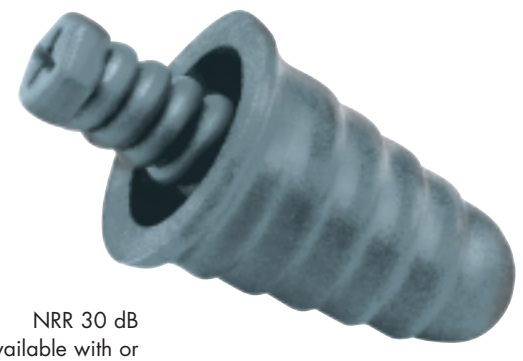

**UP TO
50%**

**Of Workers
Would Not
Wear Hearing
Protection
If Given the
Choice.**

**INTRODUCING
PELTOR® NEXT™**

*The Only Earplugs Specially Designed
For Today's Young Workforce.*

It's a fact. Today's younger workforce is the most challenging group to get to wear hearing protection.

Why?

With today's louder lifestyles, they just don't fear the dangers of workplace noise and its long term effects as much as older workers. So, they are less motivated by how well the product protects.

They are more driven by an earplug's look, comfort and design.

Simply put, they don't want "yesterday's" plugs. They want new. They want different. They want a choice. That's why Peltor, a world leader in hearing protection for over 50 years, has developed the NEXT line of earplugs.

With electrifying colors, exciting shapes, and ultra-soft designs, and contemporary packaging to complement its stylish edge, NEXT is exactly what younger workers want – Which will get you exactly what you want – better compliance.

**NEXT Earplugs.
It's motivation
with innovation.**

HEAR NO FEAR

NRR 30 dB
Available with or
without silver vinyl cord

PELTOR® NEXT™

NEW Skull Screws™ Earplugs

Get Compliance Into Their Heads.

Grab young workers by the ears with metallic-look Foam, screw grip and twist-to-seal design. These plugs bring a new radical attitude to the workplace that's sure to boost compliance with younger workers.