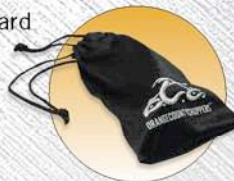

Patented Air-Seal Design for Comfort and Protection • Excellent Orbital Coverage

NEW Dust/Impact Goggle: Choose Silver
or Black Frame. Red or Blue Mirror Lenses

Microfiber Cleanser/Bag and Lanyard
Included With Every Pair