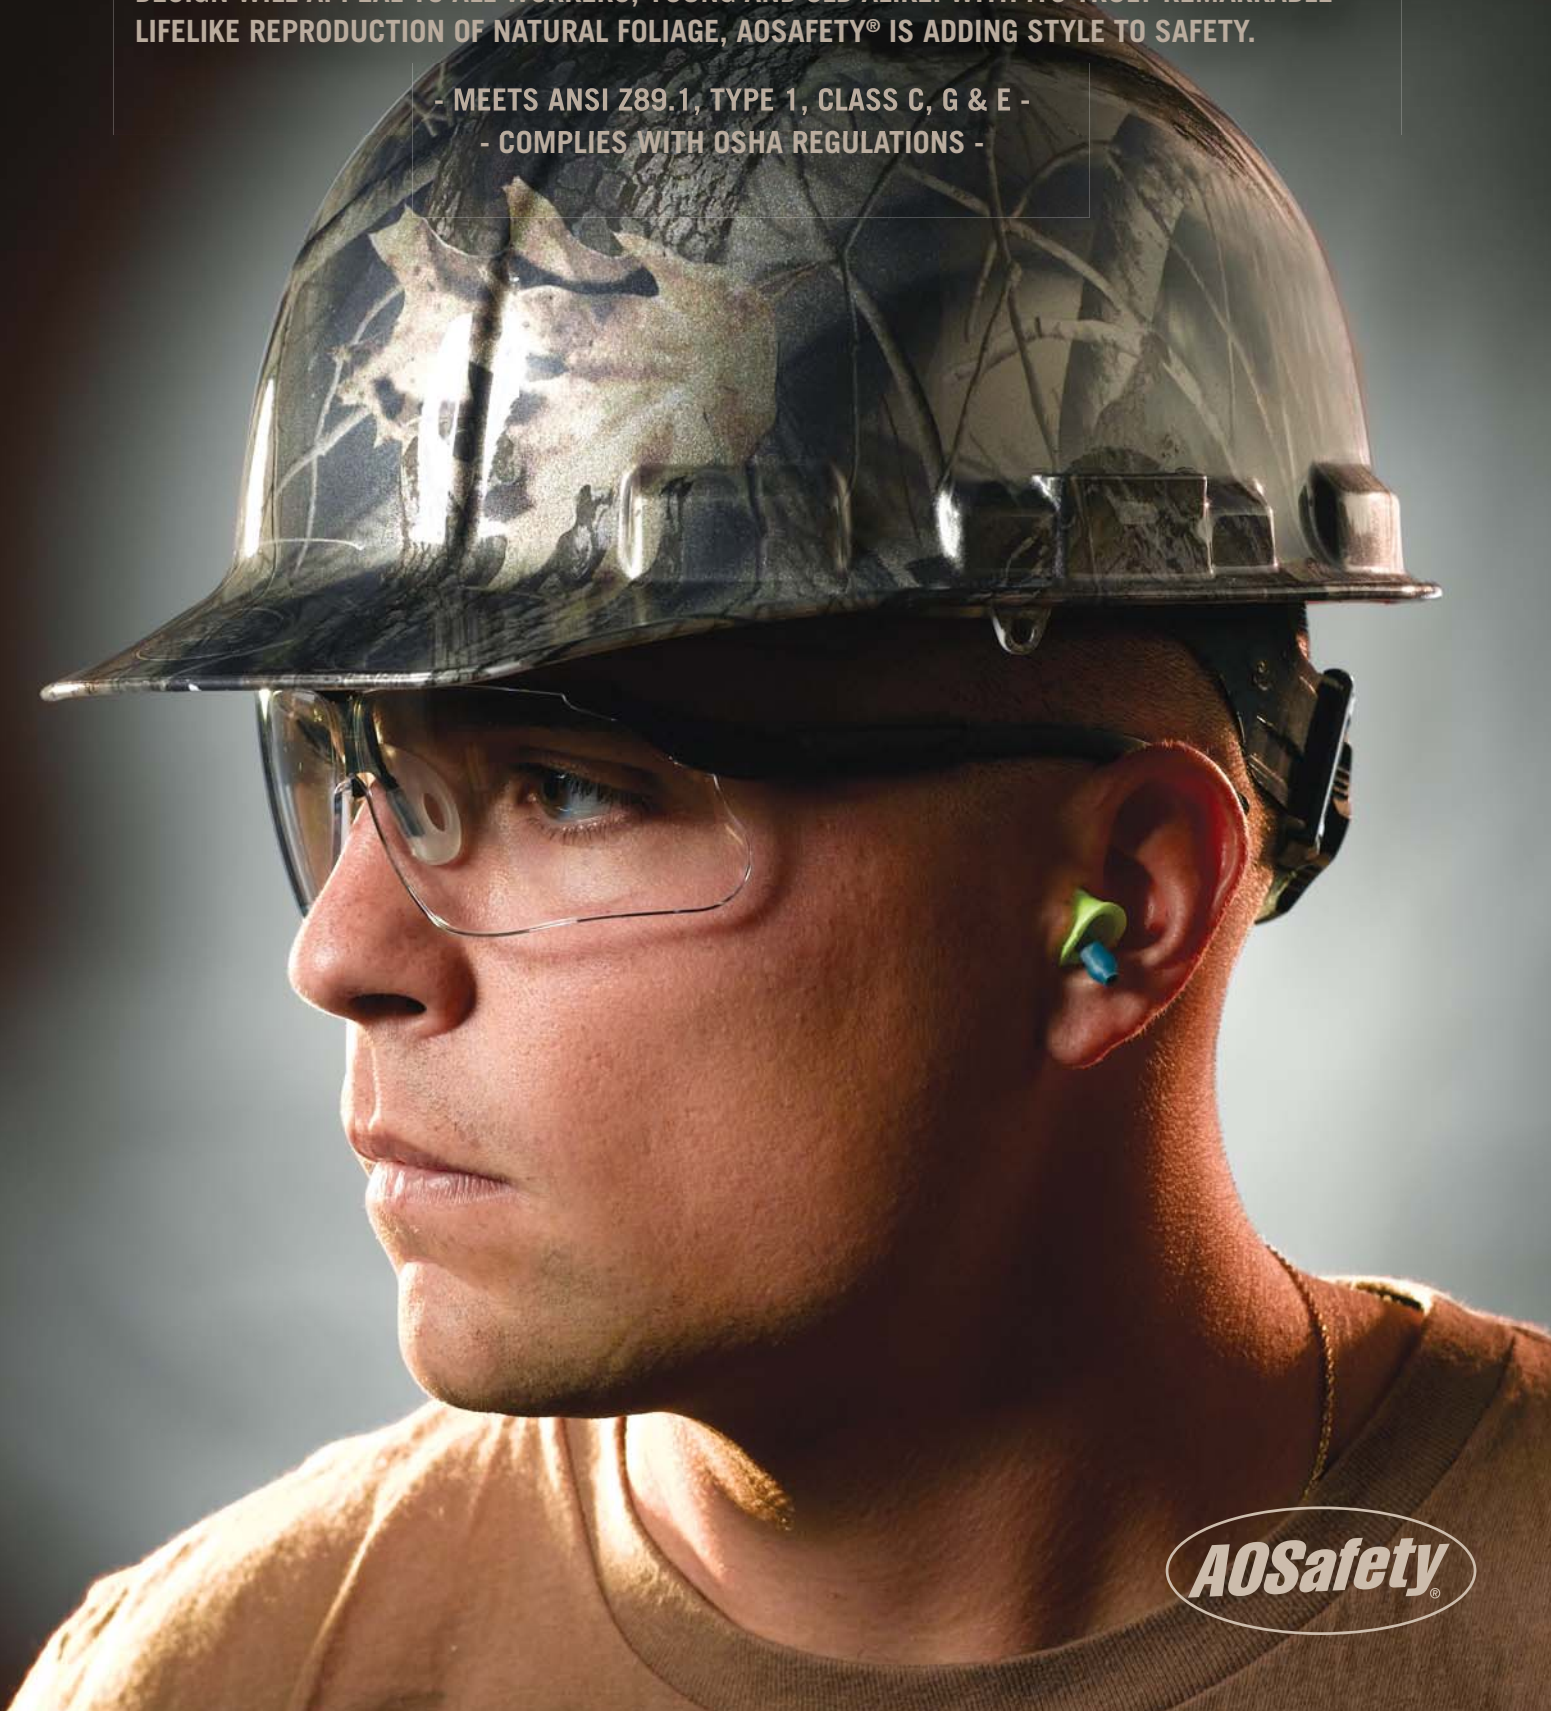

CAMO HARD HAT

INTRODUCING THE HOT NEW REALTREE HARDWOODS HD® CAMOUFLAGE HARD HAT DESIGN FROM AOSAFETY®. THIS POPULAR, HIGH-GLOSS REALTREE HARDWOODS HD® CAMOUFLAGE DESIGN WILL APPEAL TO ALL WORKERS, YOUNG AND OLD ALIKE. WITH ITS TRULY REMARKABLE LIFELIKE REPRODUCTION OF NATURAL FOLIAGE, AOSAFETY® IS ADDING STYLE TO SAFETY.

- MEETS ANSI Z89.1, TYPE 1, CLASS C, G & E -
- COMPLIES WITH OSHA REGULATIONS -