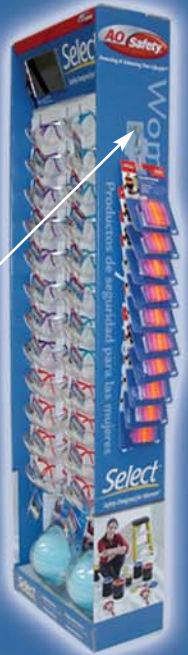

Protecting & Enhancing Your Lifestyle™

Select™ Safety Displays

AOSafety® has created several Select Safety Displays that feature Select SKU's pre-loaded in an attractive free-standing floor display or a power wing rack. All displays feature DIY Expert and TV Carpenter, Amy Wynn Pastor. These displays provide an instant home for this product line without having to change your current store set-up. The displays can be reloaded easily when you quickly sell through any individual item. All Select products are available in cut cases for shelf display.

97336
Indoor Eyewear
Wing Rack
Size: 14.5"(w) x 46.8"(h) x 7.4"(d)

Includes Eyewear
Try-On Station with
Angled Mirror

Integrated Clip-Strip
Hole Allows Ability to
Merchandise Your Choice
of Hearing Protectors

97337
Outdoor Eyewear
Wing Rack
Size: 14.5"(w) x 46.8"(h) x 7.4"(d)

97335
Full Line Floor Display
Size: 24"(w) x 20"(d) x 48"(h)

Description	Product No.	Select displays are preloaded into the following merchandising options.		
		97335 Full Line Display Floor Display	97336 Indoor Eyewear Wing Rack	97337 Outdoor Eyewear Wing Rack
		Quantity Per Display		
Indoor Safety Glasses Teal Temples w/Clear Lens	97300	5		
	97340		8	
Indoor Safety Glasses Purple Temples w/Clear Lens	97301	5		
	97341		8	
Indoor Safety Glasses Red Temples w/Clear Lens	97302	5		
	97342		8	
Outdoor Safety Glasses Silver Frame, Blue Multi-Layer Mirror	97305	5		
	97343			8
Outdoor Safety Glasses Purple Frame, Dark Blue Mirror	97306	5		
	97344			8
Outdoor Safety Glasses Two Tone Red Frame, Flash Mirror	97307	5		
	97345			8
Chemical Splash/Impact Goggle	97310	10		
Blue Slim Blue Earmuff	97315	5		
Reusable Earplugs Fluorescent Green w/Case	97317	10		
Disposable Earplugs Multi-Color 5 Pair Pack	97318	10		
N95 Disposable Respirator Small, Blue 2 Pack	97323	15	8	8